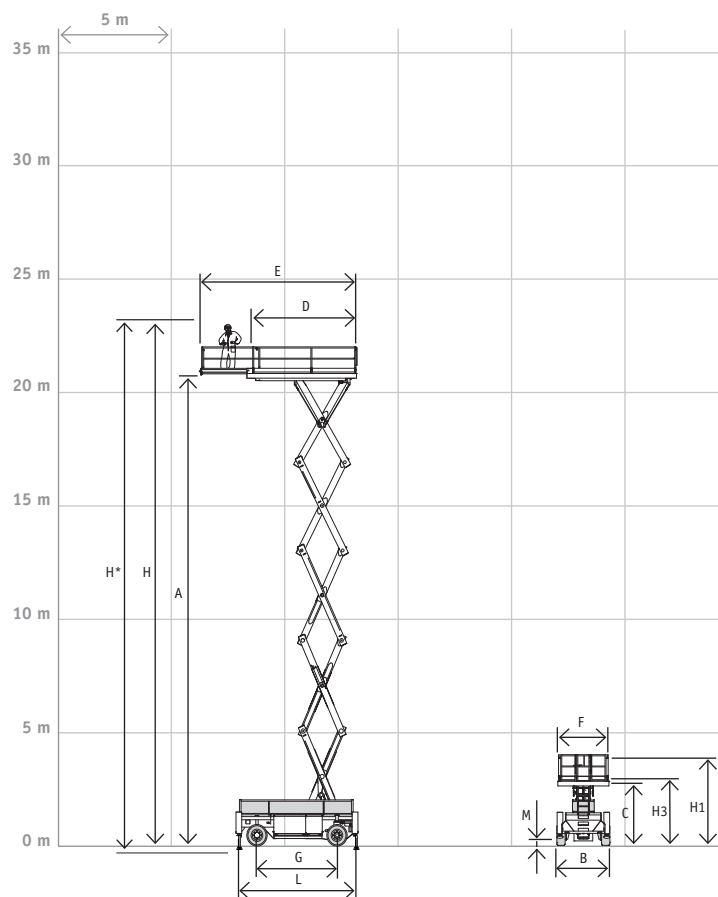

KENMERKEN / FEATURES / MARKMALE

	HL-275 E25 4WD/P/N
H (max.)	± 27.20 m
H* (max.)	± 27.50 m
A (max.)	± 25.20 m
C (min.)	± 2.75 m
DxF (min.)	6.15 x 2.50 m
ExF (max.)	8.25 x 2.50 m
H1	3.89 m
H3	3.13 m
LxB	6.57 x 2.65 m
G	4.50 m
M	195 mm
Ø D	± 7.65 m
 (max.)	1.000 kg (4 pers. + 680kg)
 (max.)	1.000 kg (4 pers. + 680kg)
 (sec.)	120/105 sec.
	3.0 km/h
	0.5 km/h
	15 x 19.5
 (max.)	± 30%
	980 Ah/k5/80 V
	23.980 kg